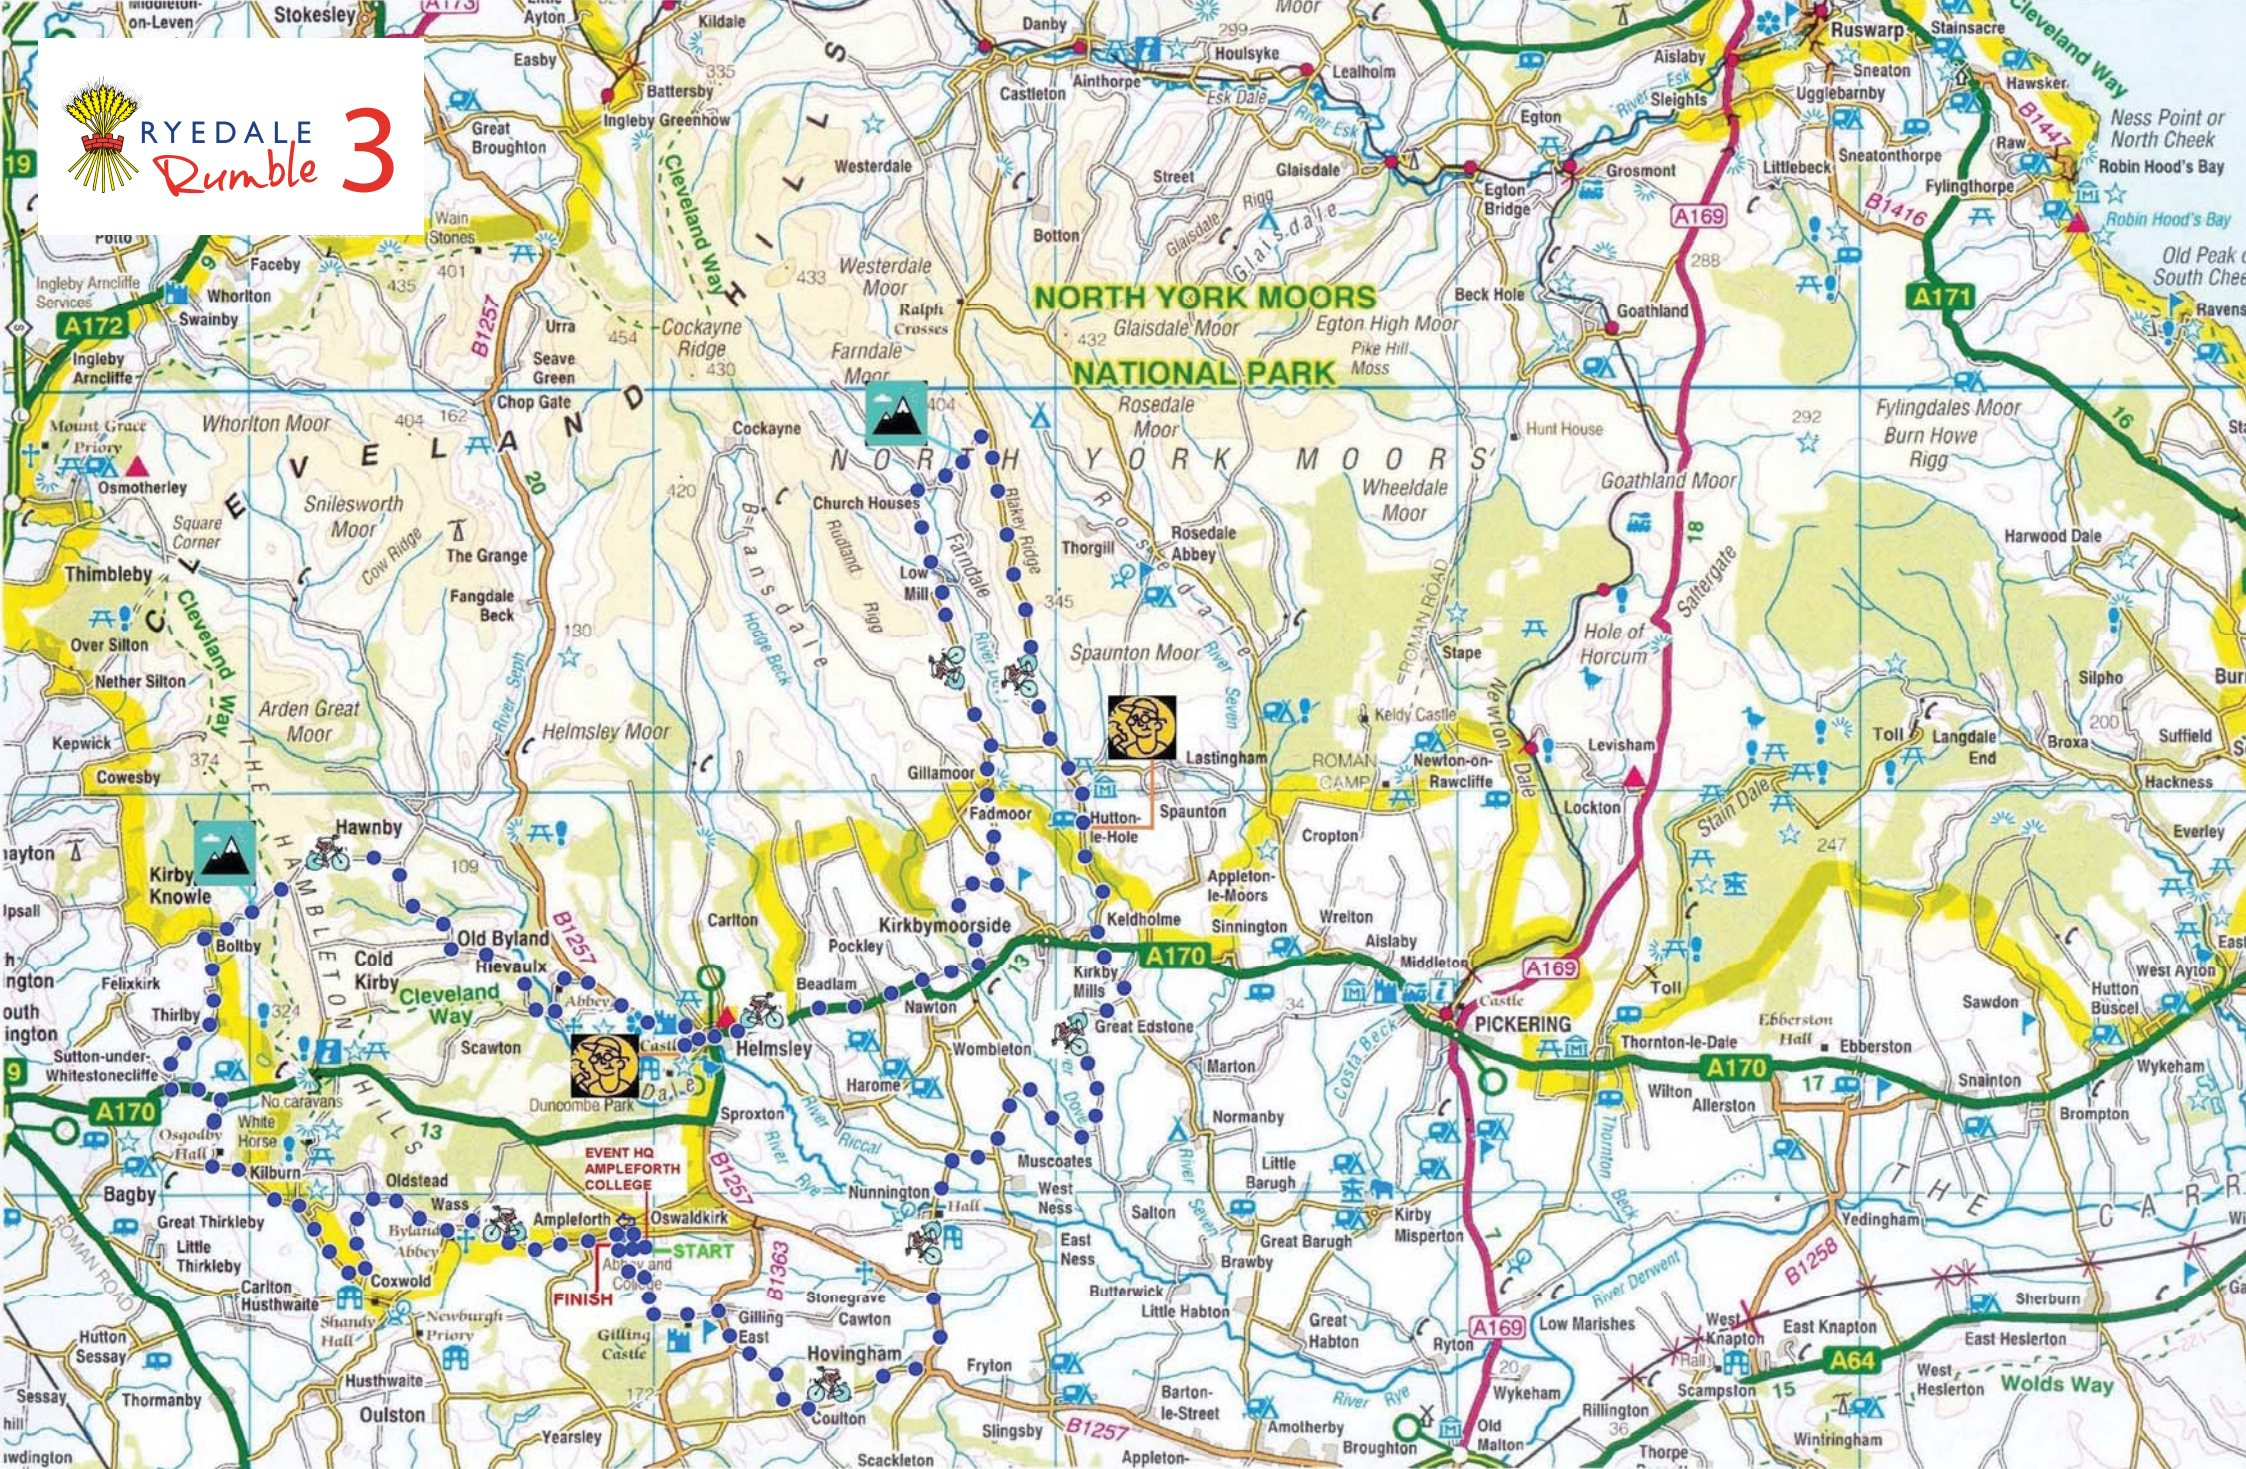

# RYEDALE Rumble 3

RYEDALE *Rumble* Cyclo Sportive  
 Sunday 2nd September 2012 *Rumble 3* | 48.6 miles | 78.2km

KEY:

MONUMENT CLIMB

FEEDING STATION